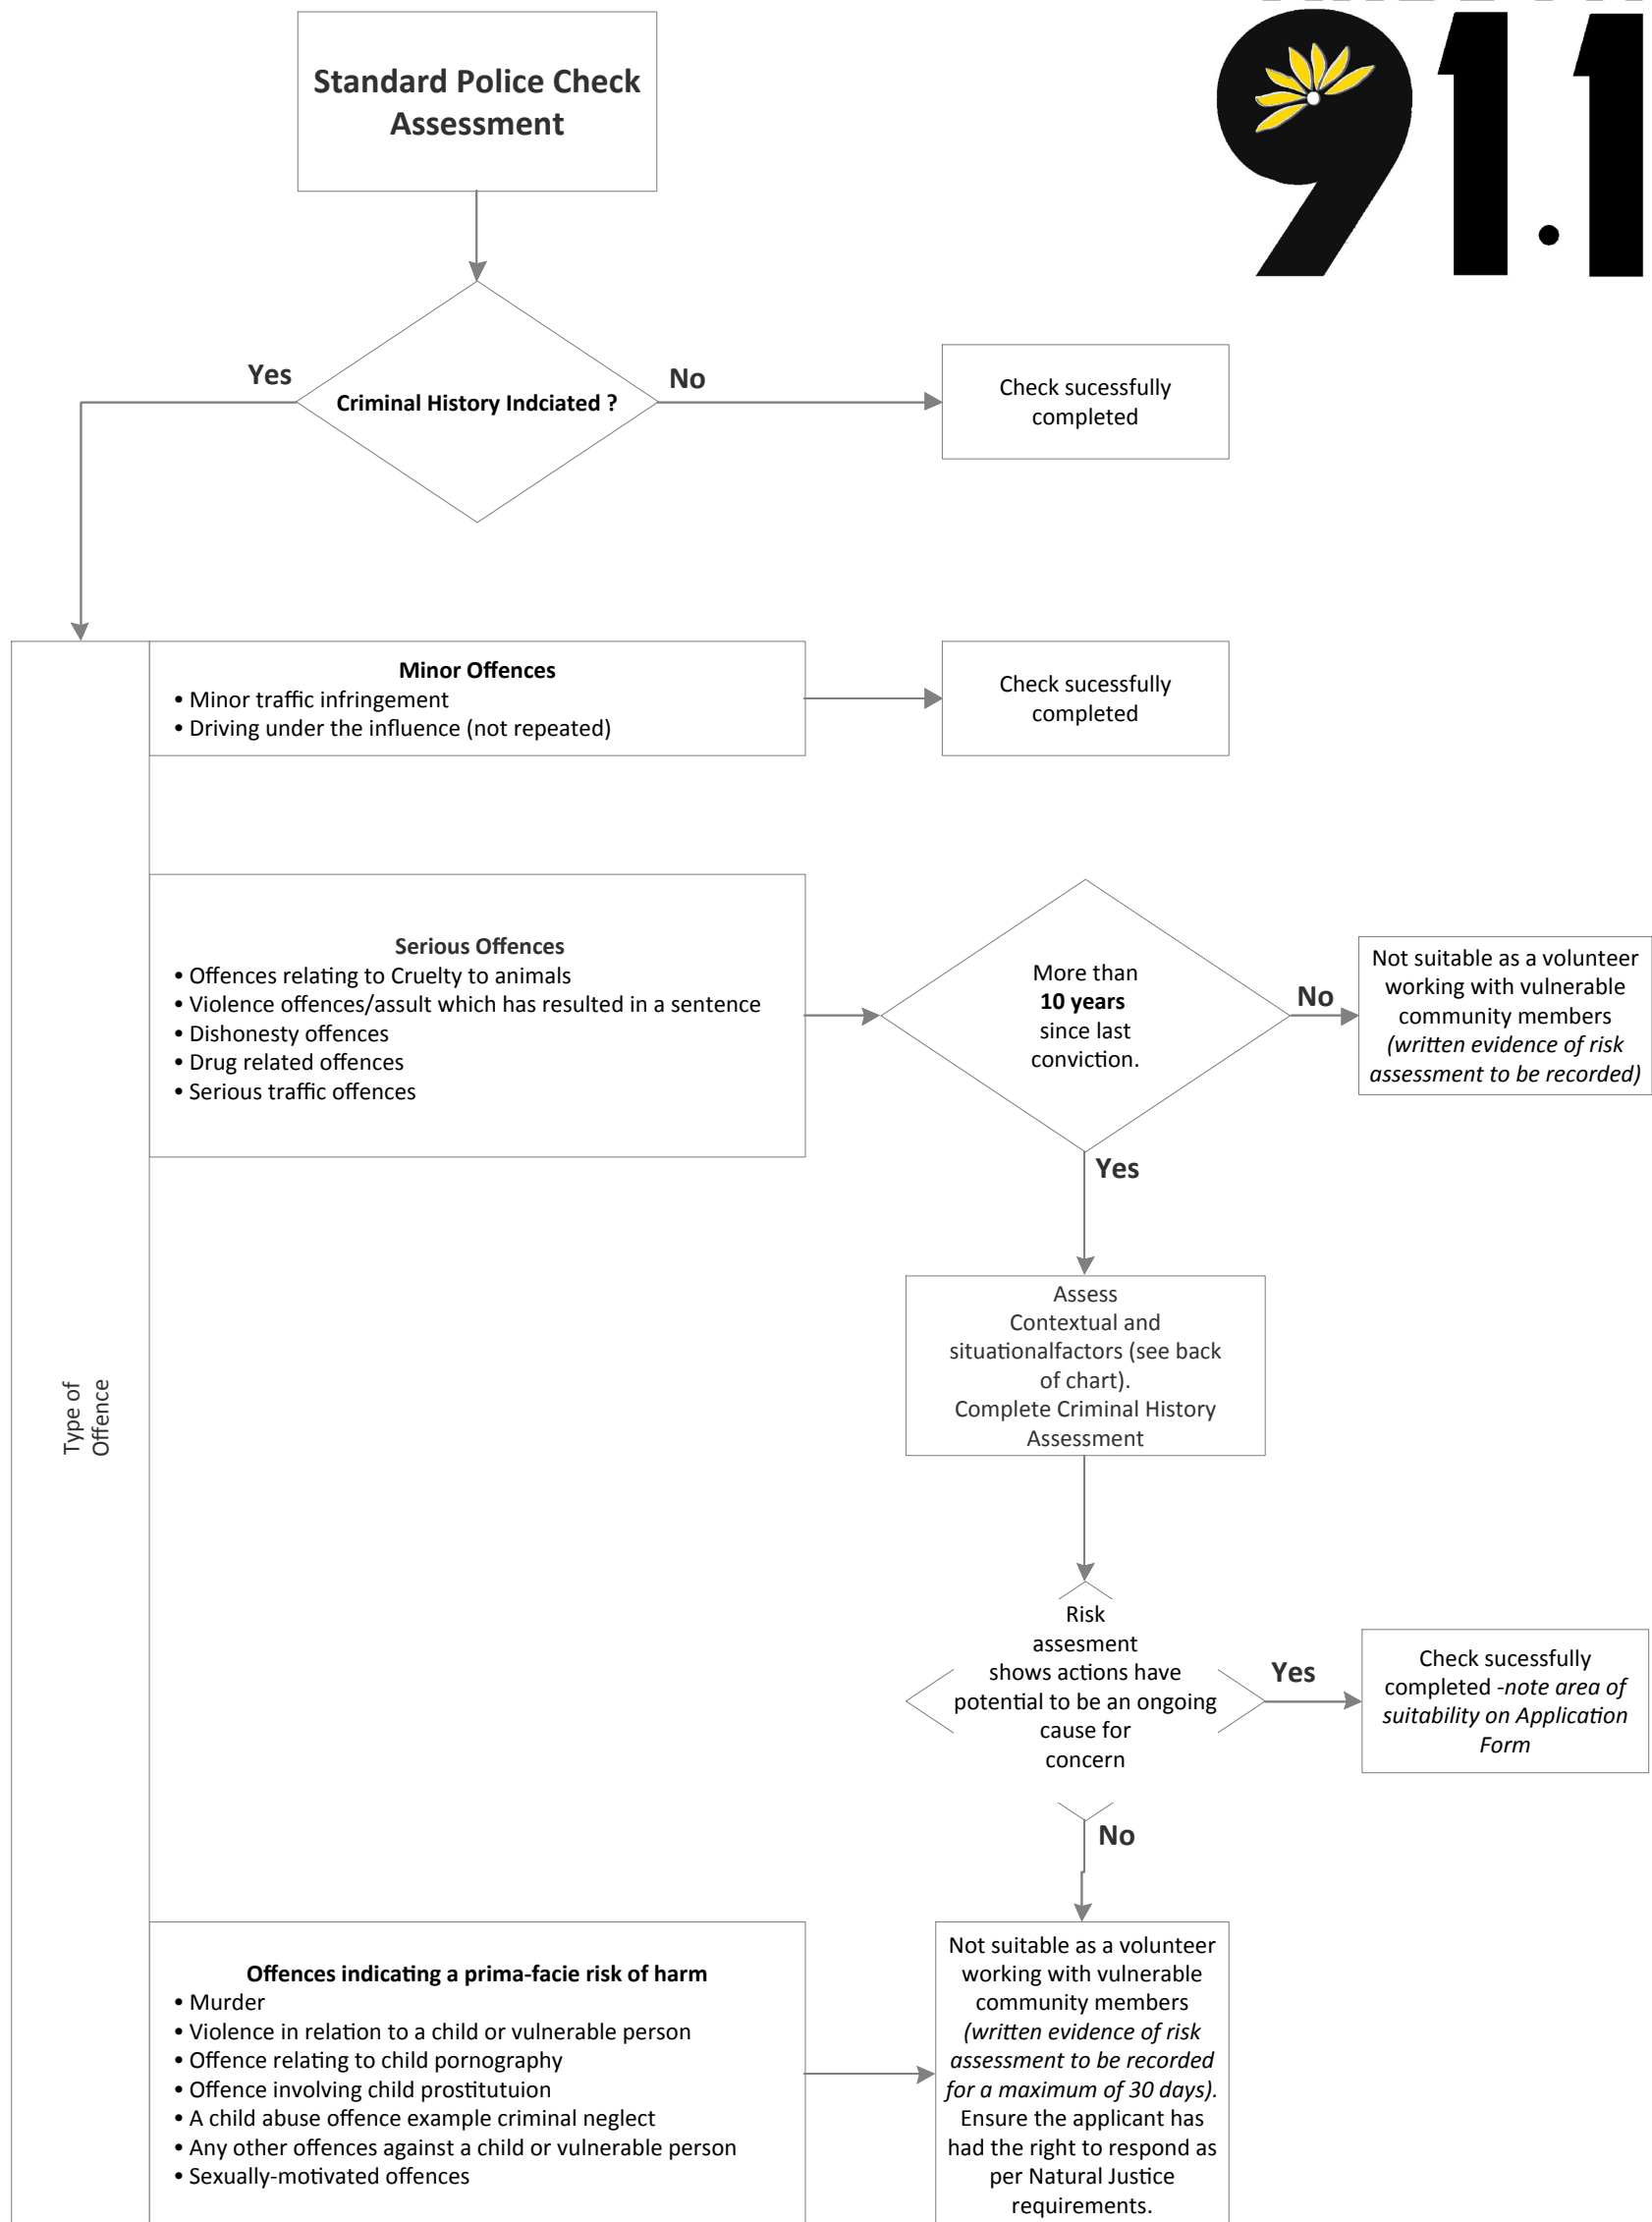

National Police Check Assessment Process

Member / Volunteer retains ownership of NPC document at all times after viewing to ensure privacy is maintained.