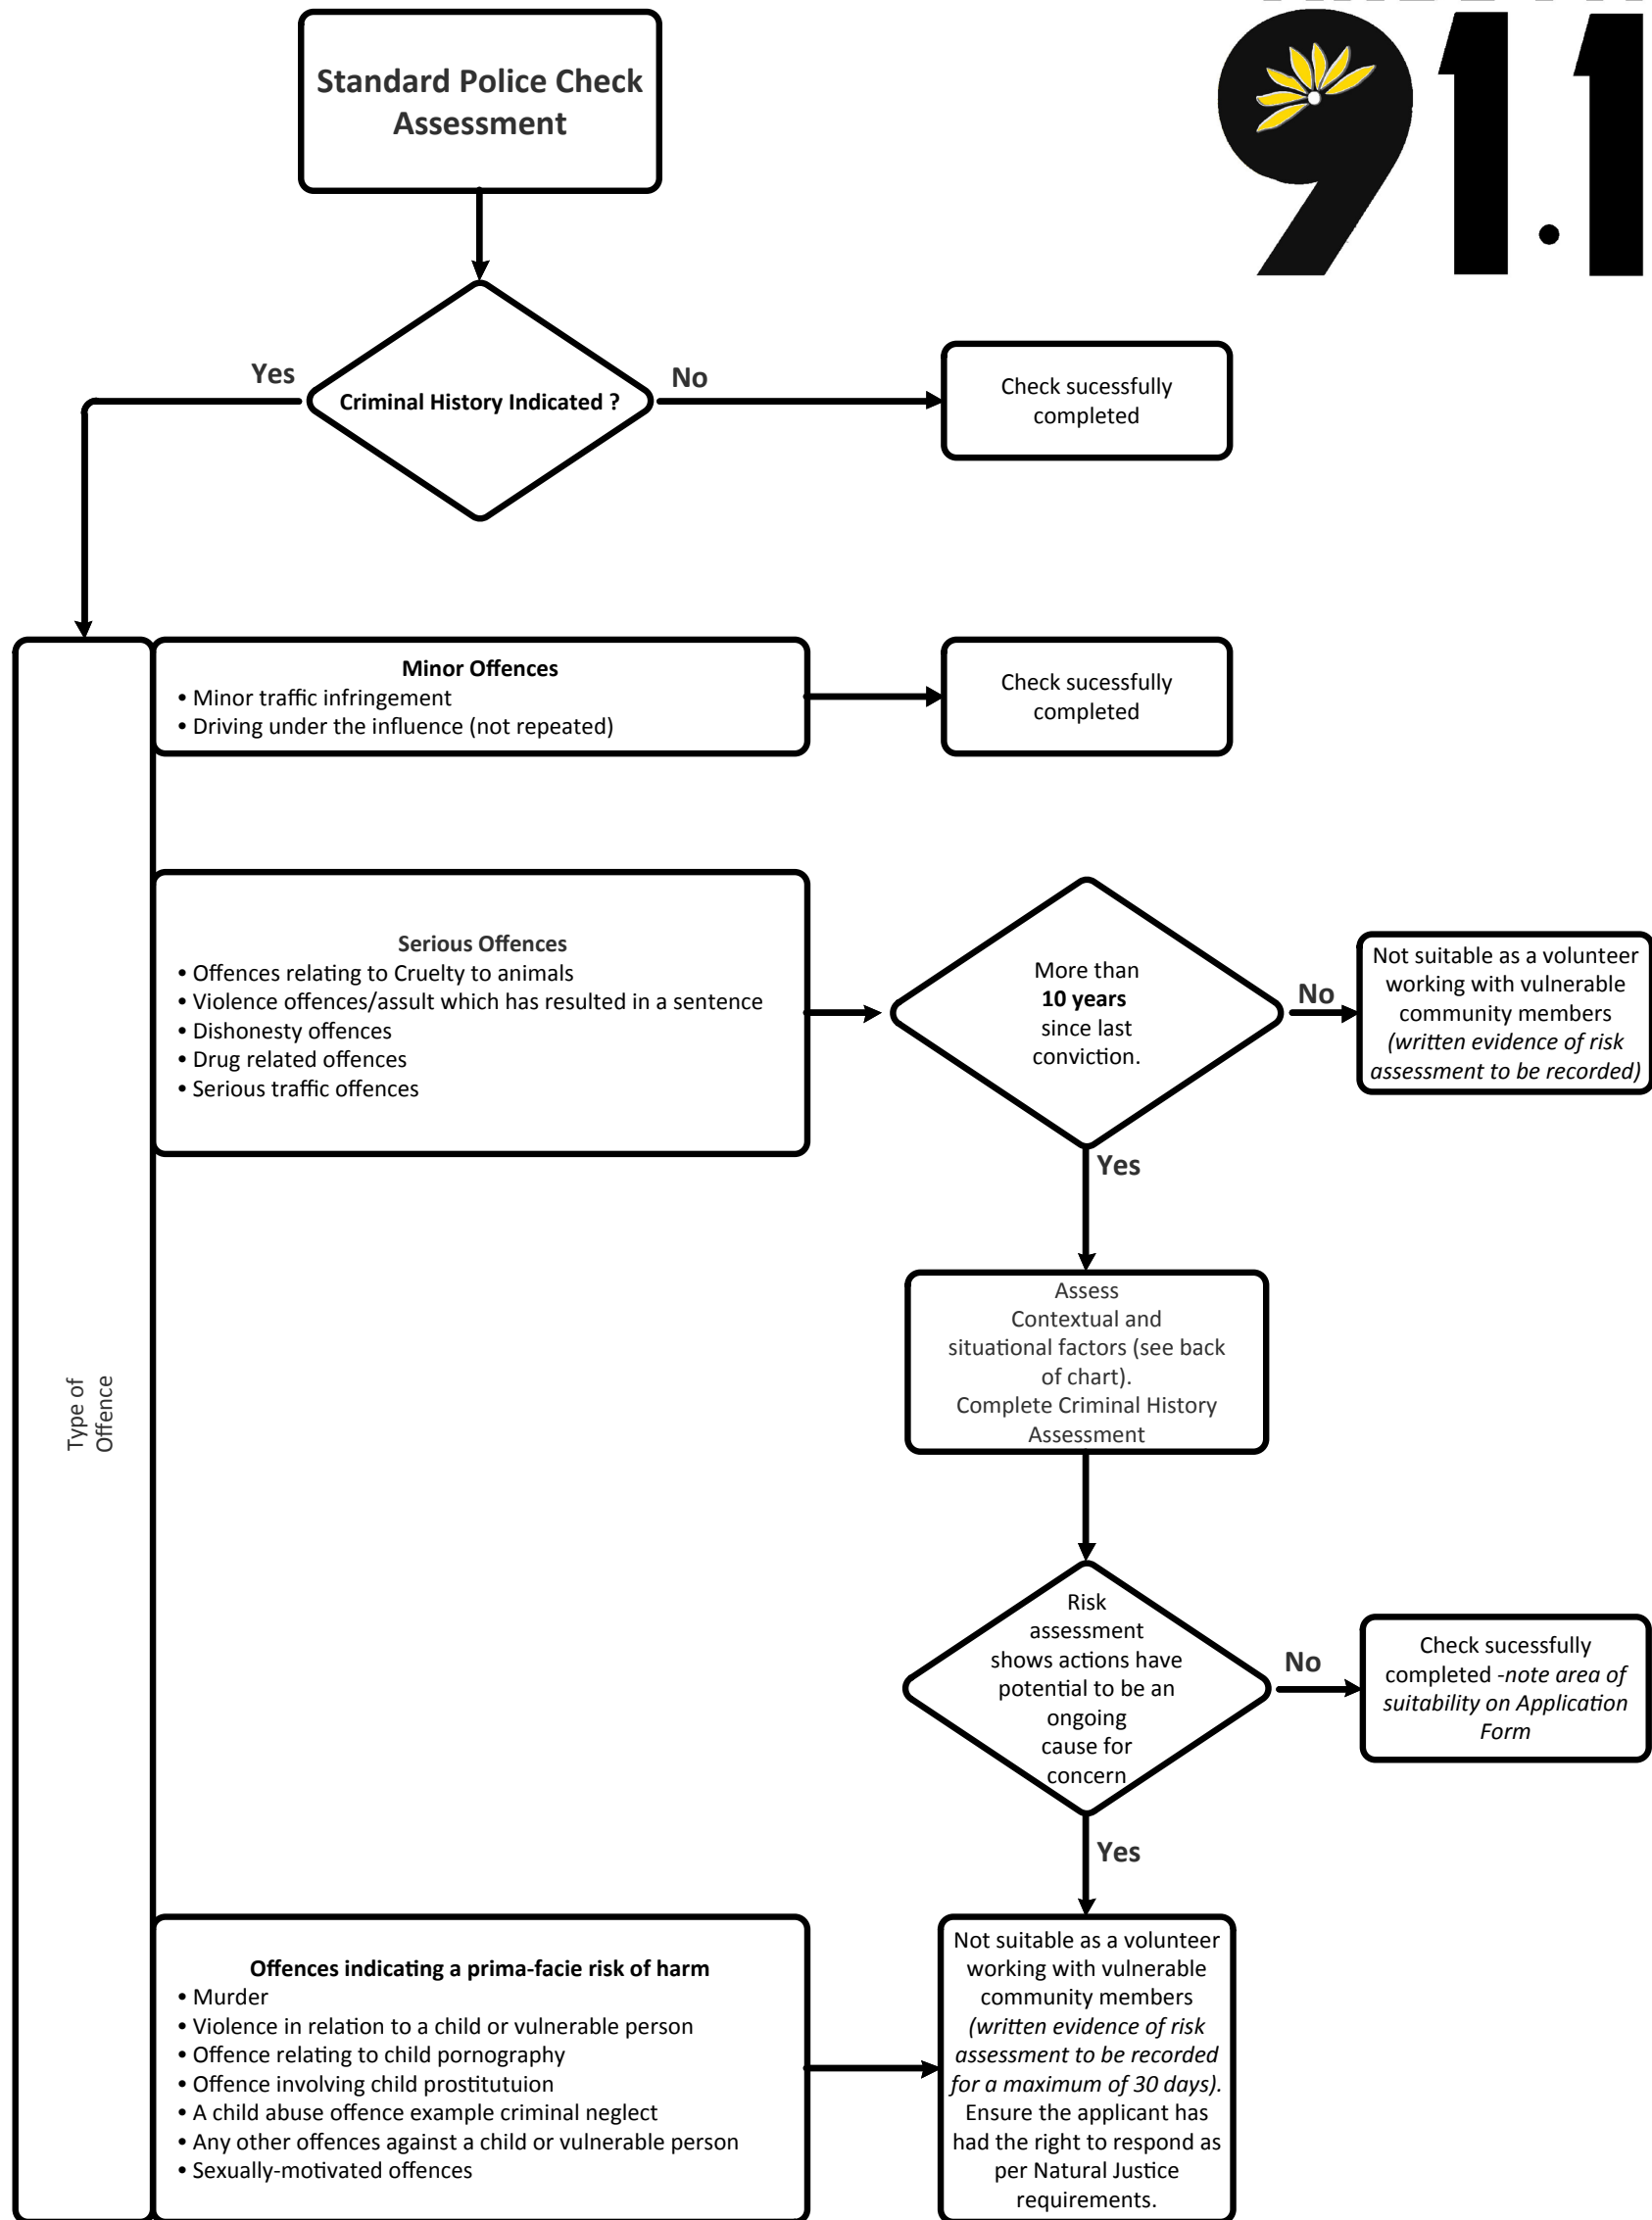

National Police Check Assessment Process

Member / Volunteer retains ownership of NPC document at all times before and after viewing to ensure privacy is maintained.